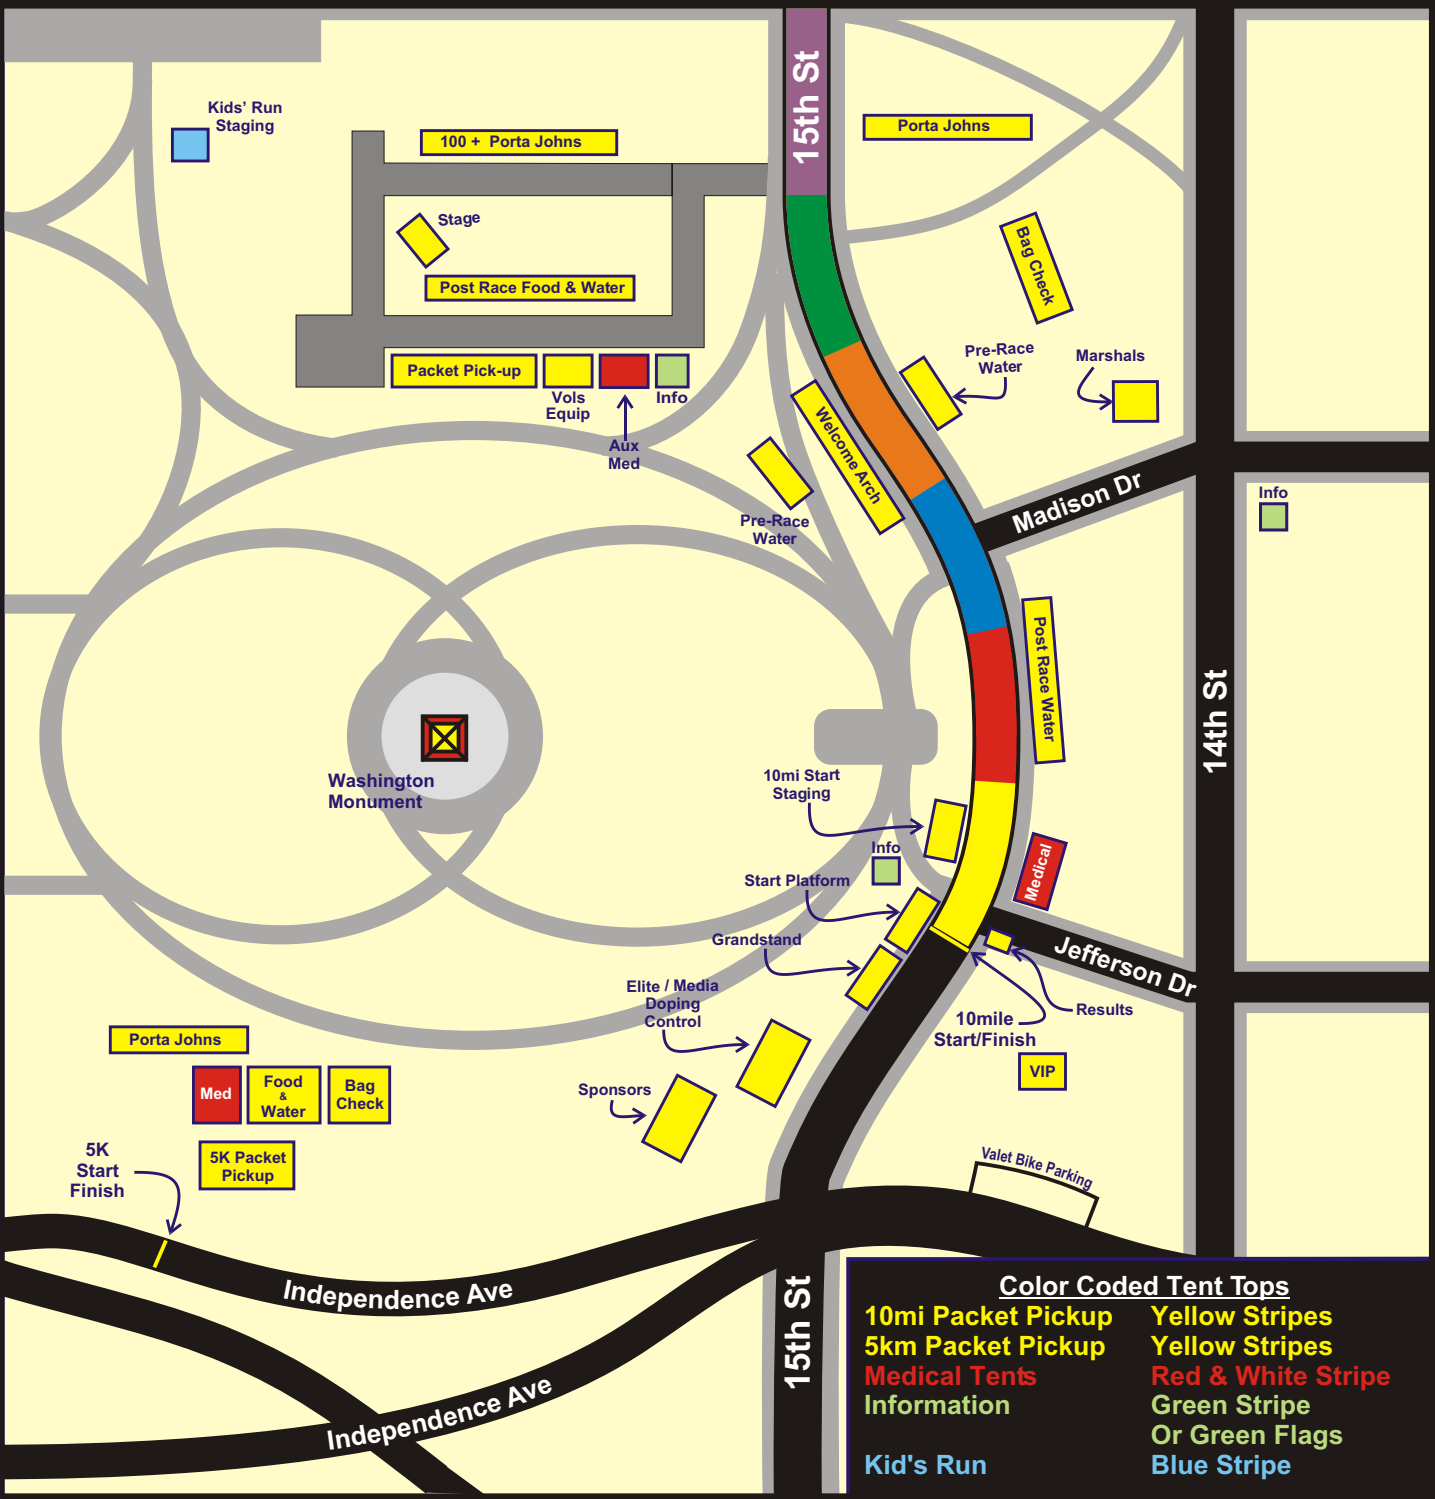

Constitution Ave

Color Coded Tent Tops

- 10mi Packet Pickup **Yellow Stripes**
- 5km Packet Pickup **Yellow Stripes**
- Medical Tents **Red & White Stripe**
- Information **Green Stripe**
- Kid's Run **Or Green Flags**
- Blue Stripe**